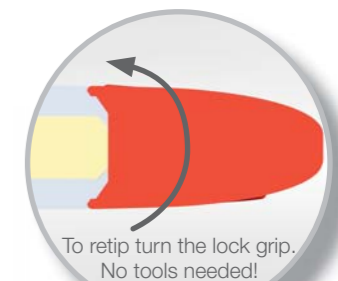

LM ErgoMix

Stay sharp & go green with exchangeable tips

Renowned LM ergonomics

Take the green way to sharpness

The new hand instrument series LM-ErgoMix offers the dental team a specially economical, ecological and ergonomic alternative. You can forget sharpening, but still work always with the best cutting edge. When ever you feel a need for a tip replacement, simply open the lock grip, insert a new tip and close the lock grip. No extra tools needed! Special alloyed LM-DuraGradeMAX super steel guarantees long lasting sharpness.

Lock grip – sealed and secure construction

Use LM-ErgoMix in the normal way, clean and sterilize it like any other instrument. The sealed construction guarantees high level of hygiene.

Retipping offers many benefits: