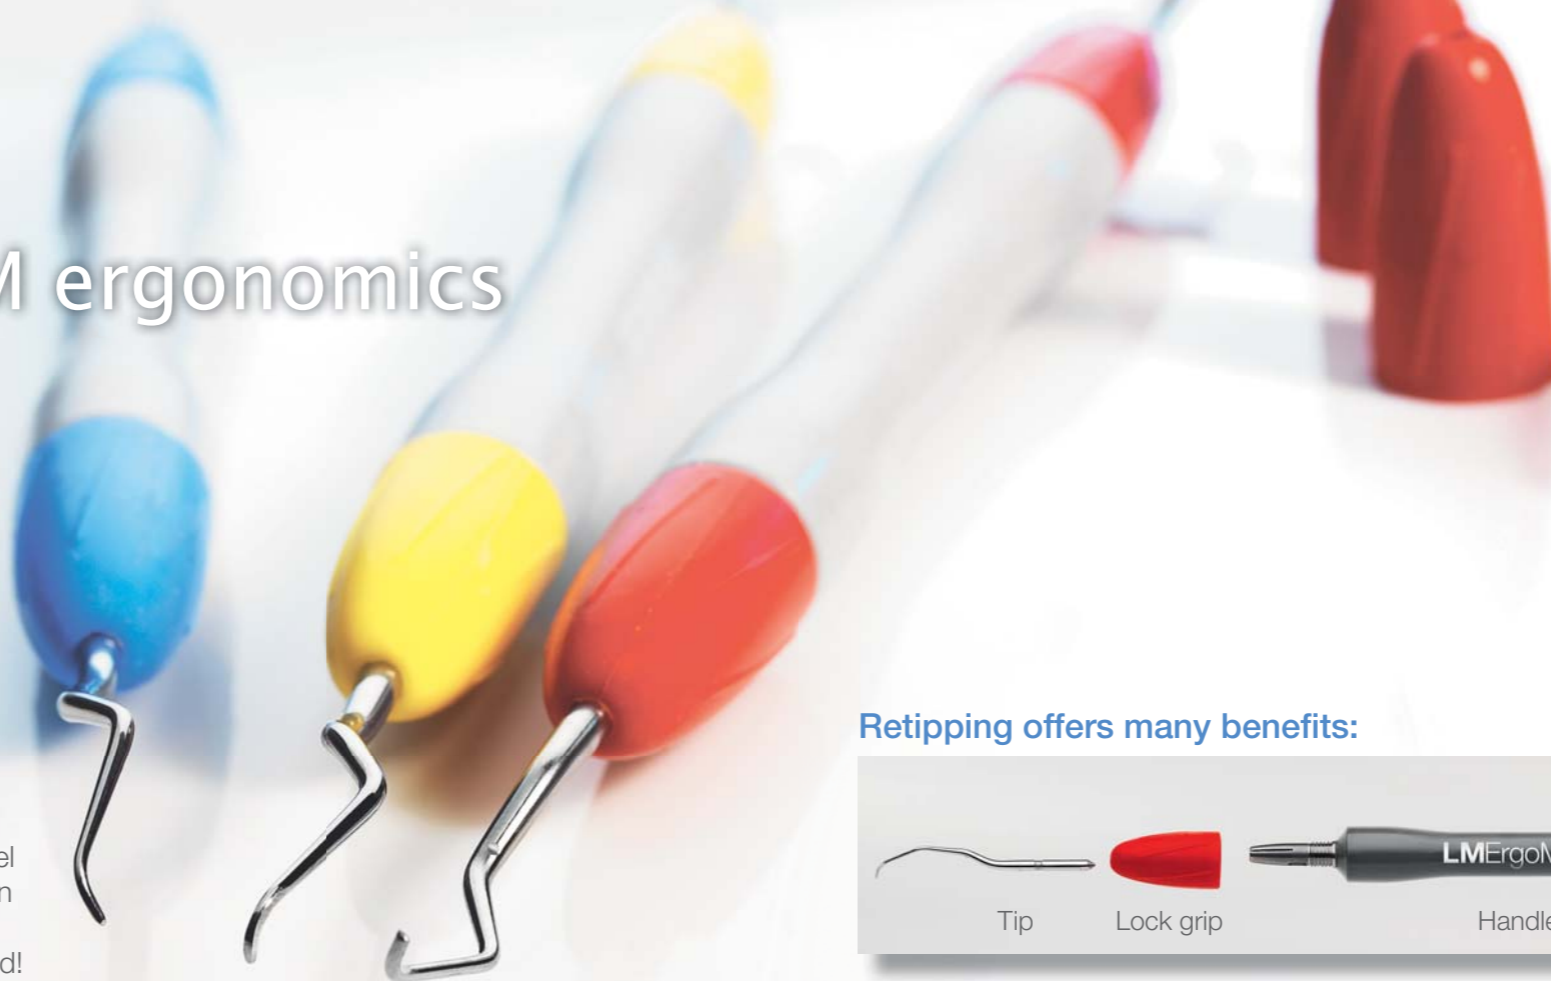

LM

feel the difference

LM ErgoMix perio palette

DuraGradeMAX -supersteel

Gentle titanium for implants **NEW!**

A great new instrument series for implant maintenance. Tips are made of sensitive but still effective titanium, which will not harm the abutments. The ErgoMix structure ensures excellent tactile sensitivity and optimal rigidity.

LM ErgoMix

Stay sharp & go green with exchangeable tips

Renowned LM ergonomics

Take the green way to sharpness

The new hand instrument series LM-ErgoMix offers the dental team a specially economical, ecological and ergonomic alternative. You can forget sharpening, but still work always with the best cutting edge. When ever you feel a need for a tip replacement, simply open the lock grip, insert a new tip and close the lock grip. No extra tools needed! Special alloyed LM-DuraGradeMAX super steel guarantees long lasting sharpness.

Lock grip – sealed and secure construction

Use LM-ErgoMix in the normal way, clean and sterilize it like any other instrument. The sealed construction guarantees high level of hygiene.

Retipping offers many benefits:

- always sharp instruments
- saves time from sharpening
- minimizes waste
- enables personalized tip combinations