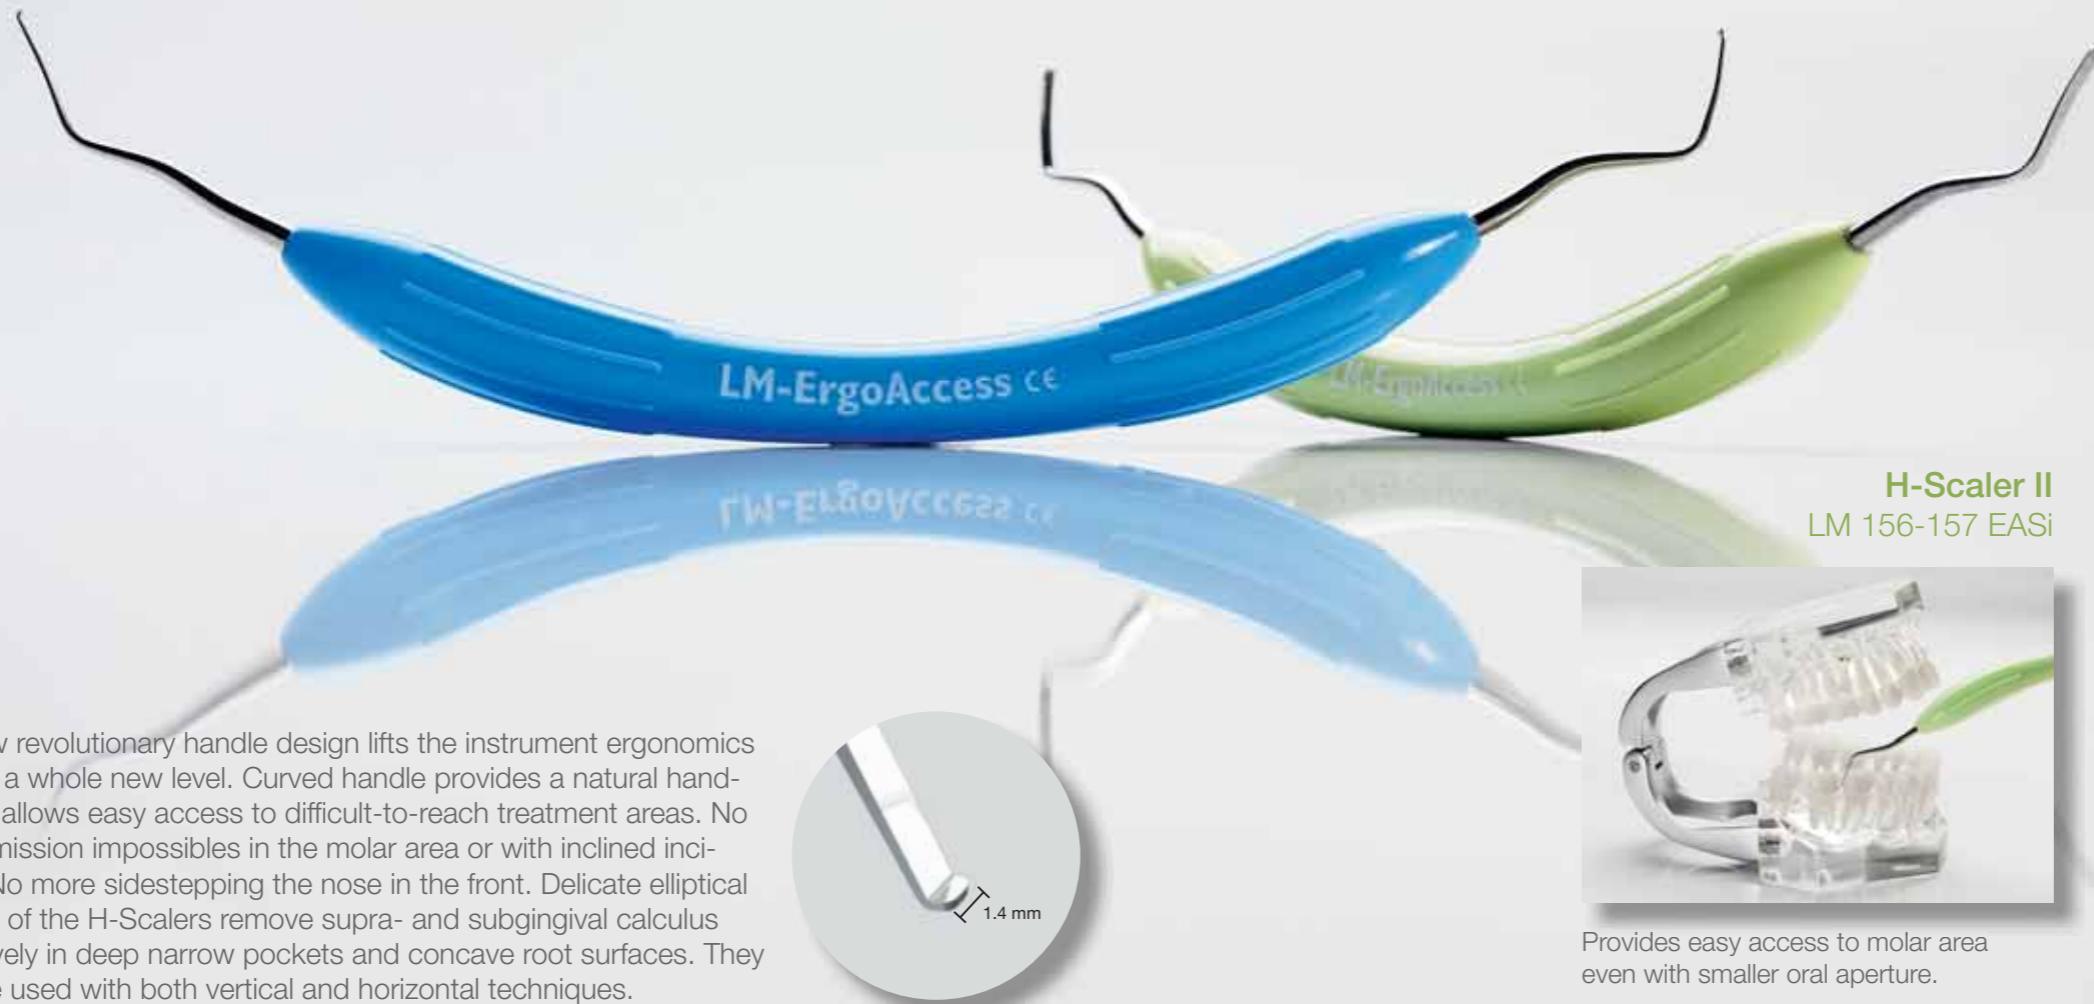

Contact your local dealer!

LM ErgoAccess

LM

feel the
difference

No more mission impossibles.

LM ErgoAccess

New revolutionary handle design lifts the instrument ergonomics to a whole new level. Curved handle provides a natural hand-fit and allows easy access to difficult-to-reach treatment areas. No more mission impossibles in the molar area or with inclined incisors. No more sidestepping the nose in the front. Delicate elliptical blades of the H-Scalers remove supra- and subgingival calculus effectively in deep narrow pockets and concave root surfaces. They can be used with both vertical and horizontal techniques.

H-Scaler I
LM 112-156 EASi

H-Scaler II
LM 156-157 EASi

Provides easy access to molar area even with smaller oral aperture.

The curved handle allows access to difficult-to-reach areas such as distal surfaces of molars and lingually inclined incisors.